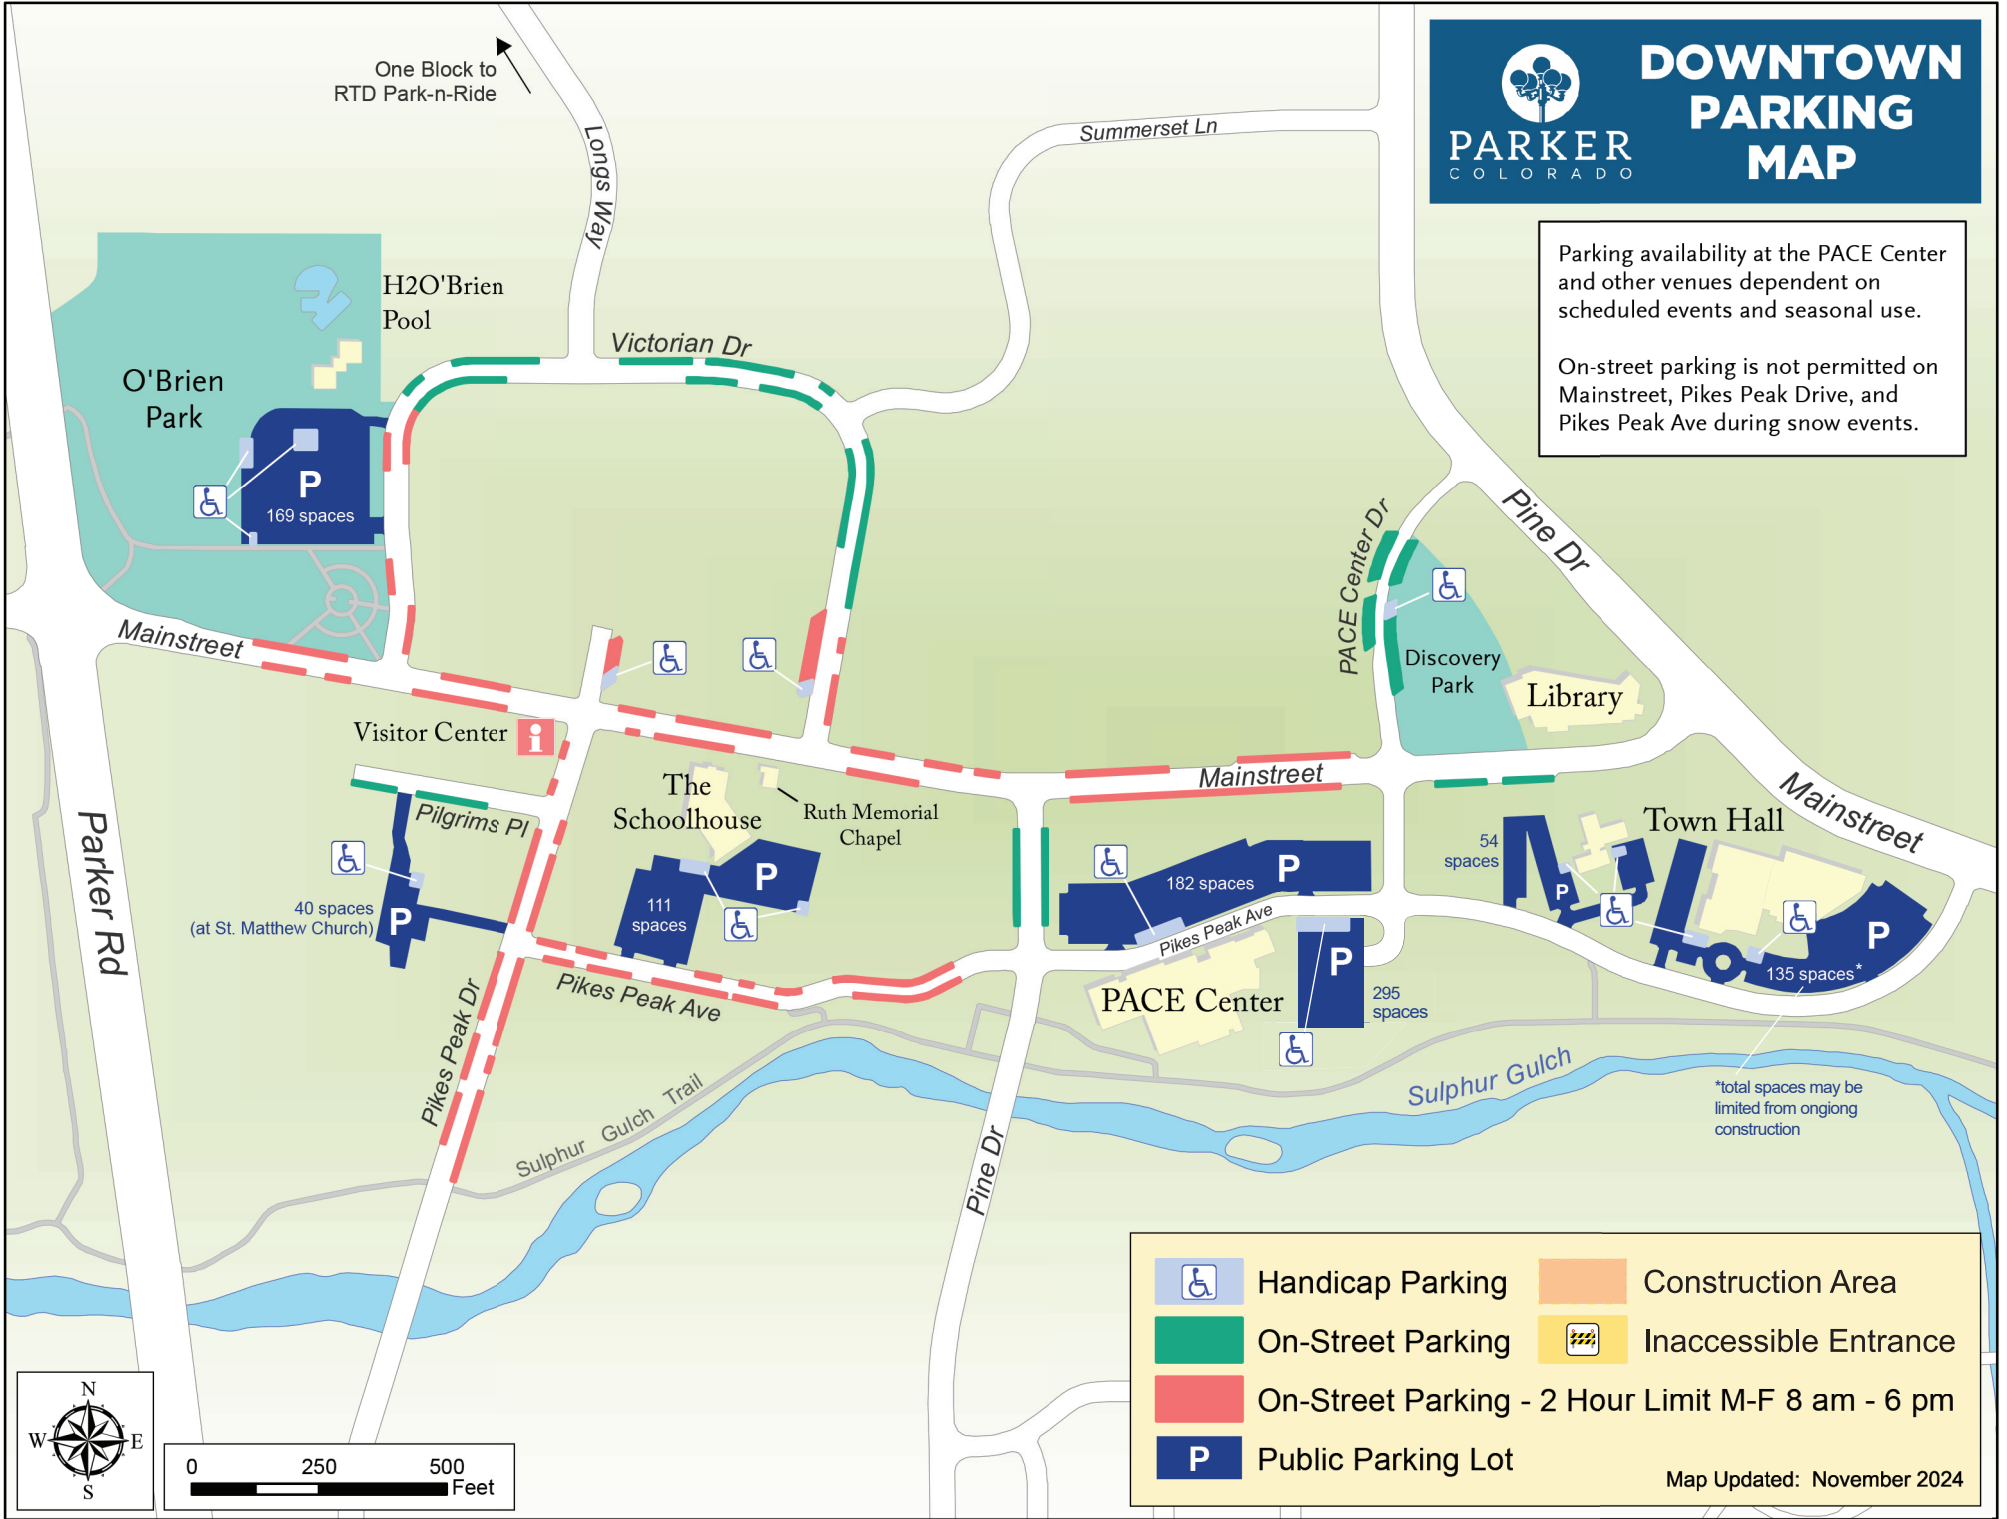

# DOWNTOWN PARKING MAP

PARKER  
COLORADO

Parking availability at the PACE Center and other venues dependent on scheduled events and seasonal use.

On-street parking is not permitted on Mainstreet, Pikes Peak Drive, and Pikes Peak Ave during snow events.

One Block to RTD Park-n-Ride

O'Brien Park  
169 spaces

40 spaces  
(at St. Matthew Church)

111 spaces

182 spaces

295 spaces

54 spaces

135 spaces\*

\*total spaces may be limited from ongoing construction

	Handicap Parking		Construction Area
	On-Street Parking		Inaccessible Entrance
	On-Street Parking - 2 Hour Limit M-F 8 am - 6 pm		
	Public Parking Lot		

Map Updated: November 2024