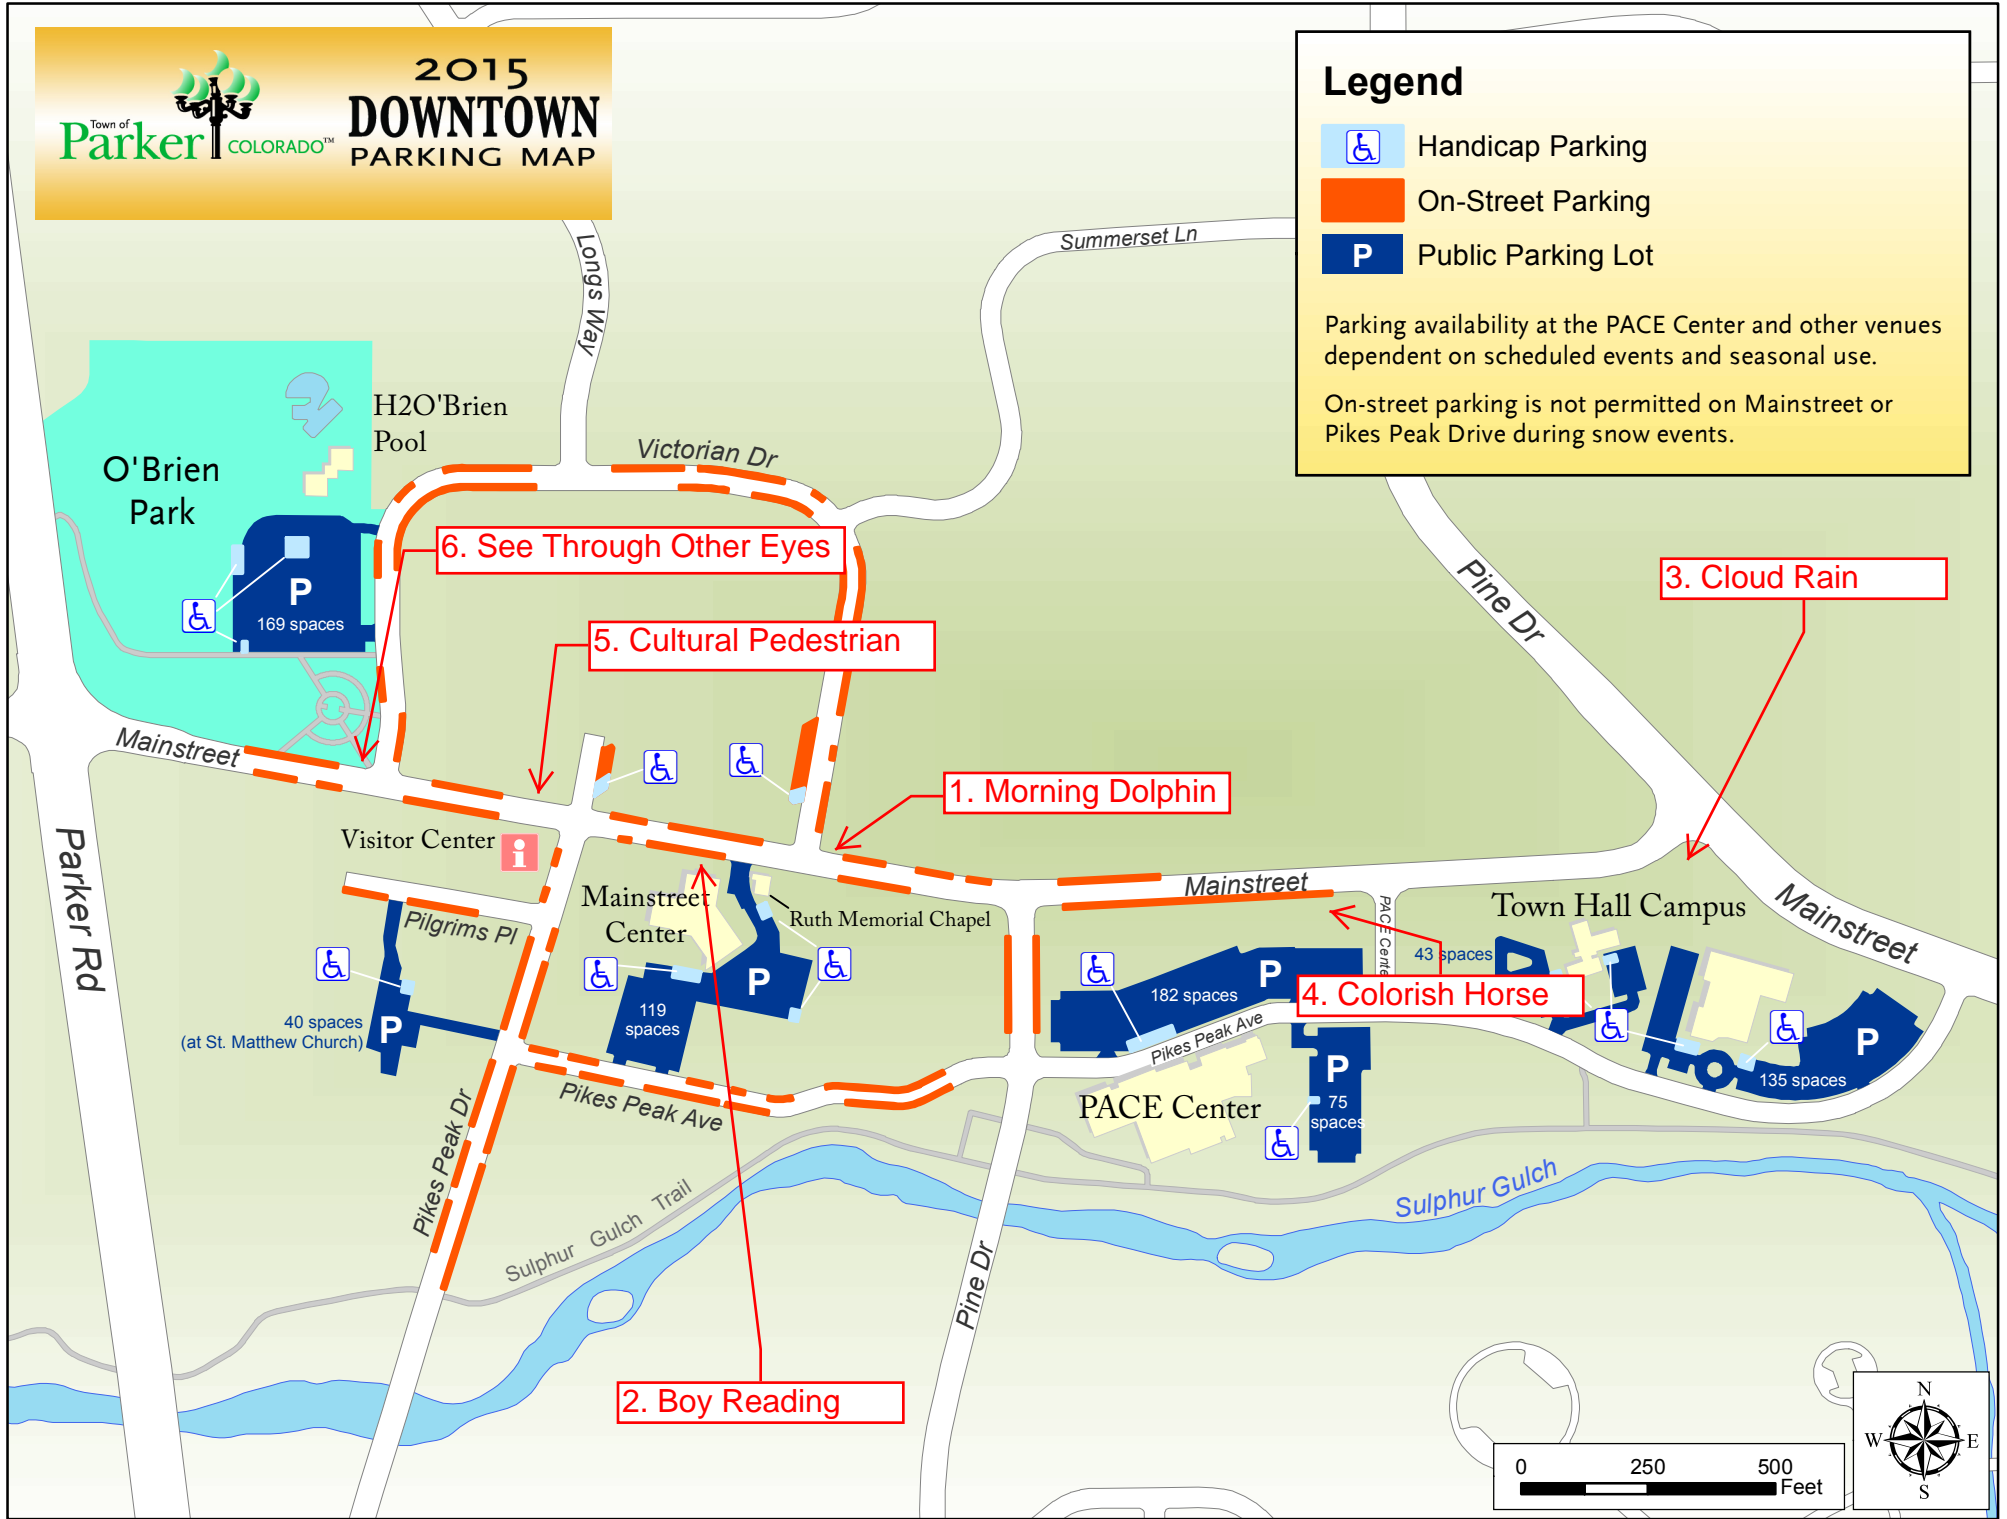

# 2015 DOWNTOWN PARKING MAP

## Legend

- Handicap Parking
- On-Street Parking
- Public Parking Lot

Parking availability at the PACE Center and other venues dependent on scheduled events and seasonal use.

On-street parking is not permitted on Mainstreet or Pikes Peak Drive during snow events.

6. See Through Other Eyes

5. Cultural Pedestrian

1. Morning Dolphin

3. Cloud Rain

4. Colorish Horse

2. Boy Reading